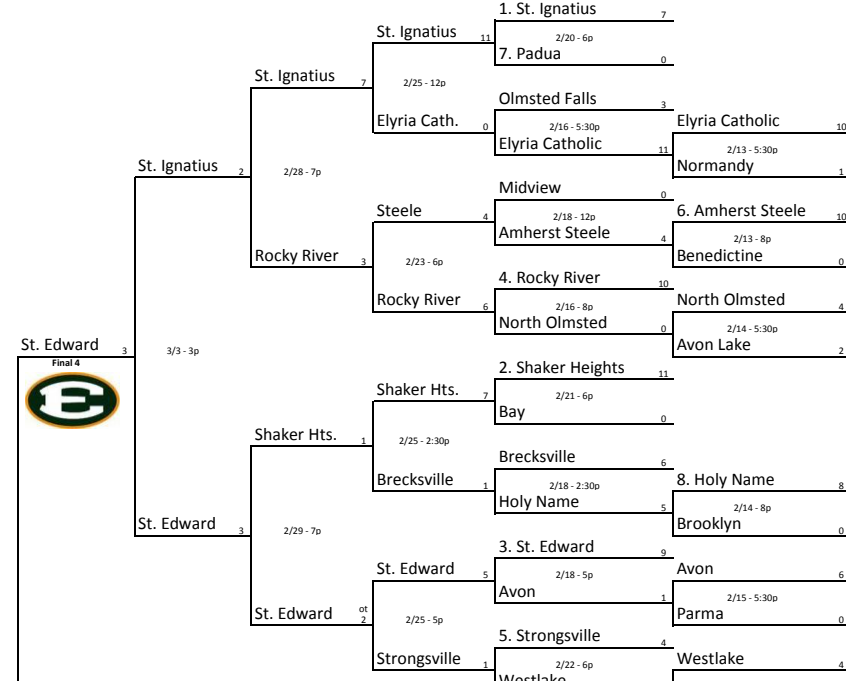

Northview 5 2 St. Edward

Sylvania Northview
2012 State Champion