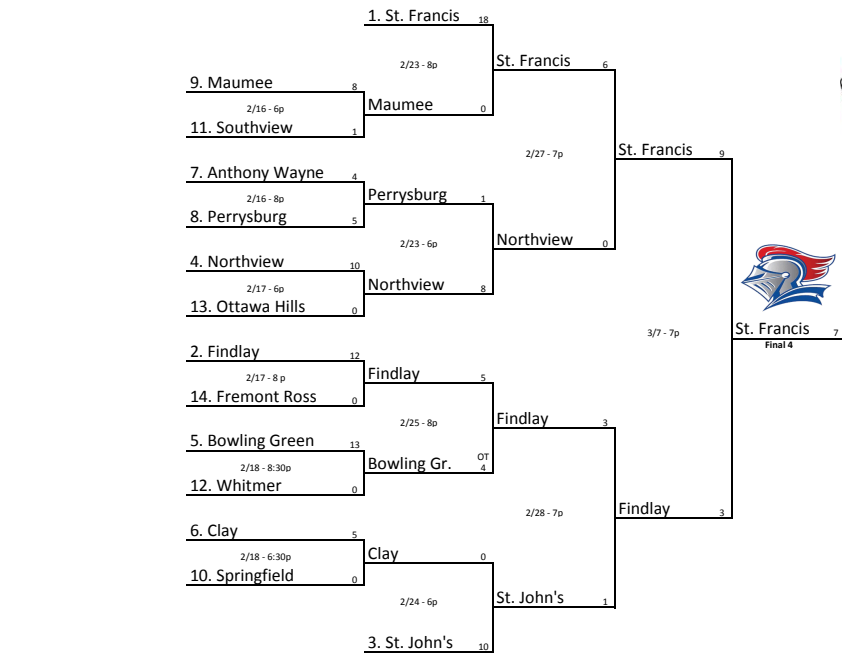

(82 Teams)

Thurs. March 12 1:00 PM

St. Francis 2 1 St. Edward

Saturday March 14 - 2:00pm

Toledo St. Francis de Sales

2015 State Champion

Thurs. March 12 4:00 PM

Jerome 4

3/1 - 3:45p

Jerome 1

2/28 - 1:30p

St. Xavier 0

2/25 - 4p GOGGIN

Talawanda 3

2/20 - 8:30p

23. Scioto 1

Orange 5

2/22 - 11:30a NORTH

21. Thomas W. 4

Thomas Worth. 1

2/20 - 6:30p NORTH

22. Alter 2

Coffman 2

2/22 - 3p DUBLIN