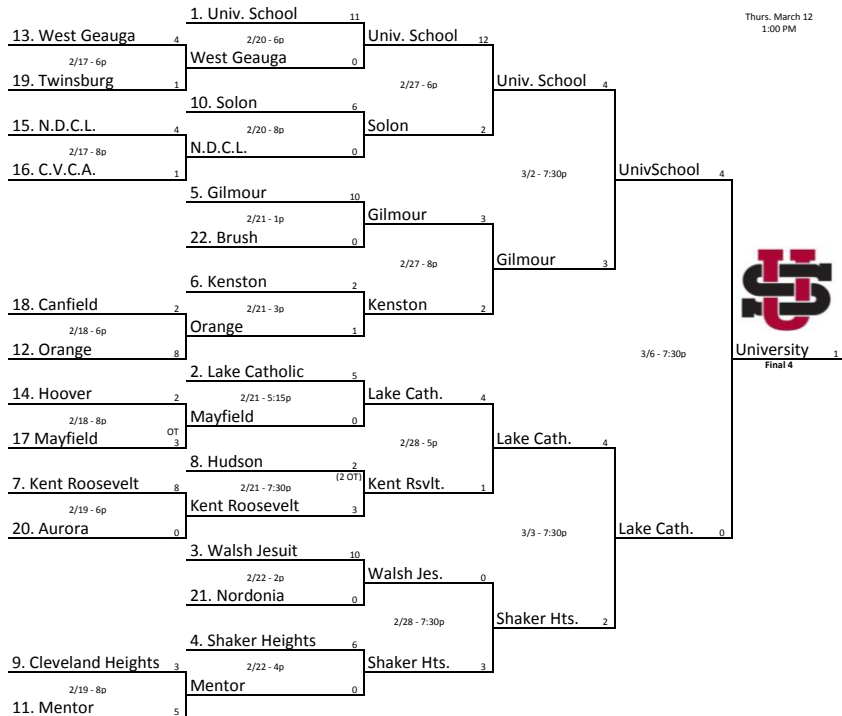

Thurs. March 12 1:00 PM

St. Francis 2 1 St. Edward

Saturday March 14 - 2:00pm

Toledo St. Francis de Sales

2015 State Champion

Thurs. March 12 4:00 PM